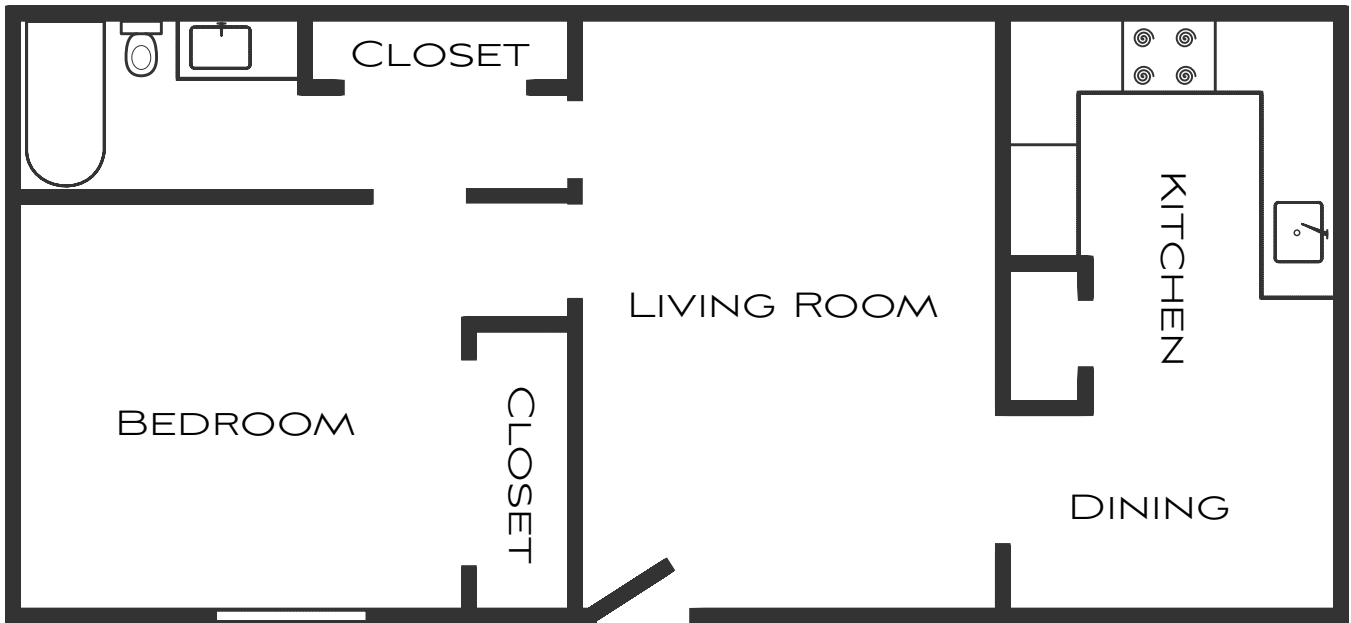

Floorplan 1B

One bedroom, one bath
±620 Square Feet

Layout, dimensions and features are typical / approximate, not guaranteed and not to scale. Apartment layout may be flipped or otherwise vary from that depicted here. Prospective tenants are encouraged to view and measure unit under consideration before submitting a rental application.